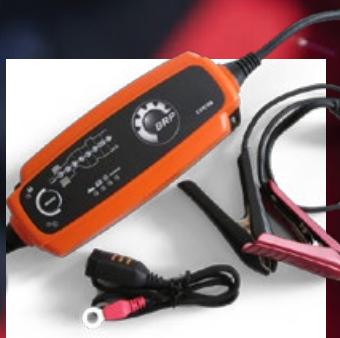

REX / REX² / XU

CTEK BRP 5.0 CHARGER

860200997

RADIEN / RADIEN-X / REX / REX² / XU

RCA ADAPTOR PLUG KIT

515176794

Y plug power splitter lets you connect 2 heating components or 1 heater and 1 electrical visor.