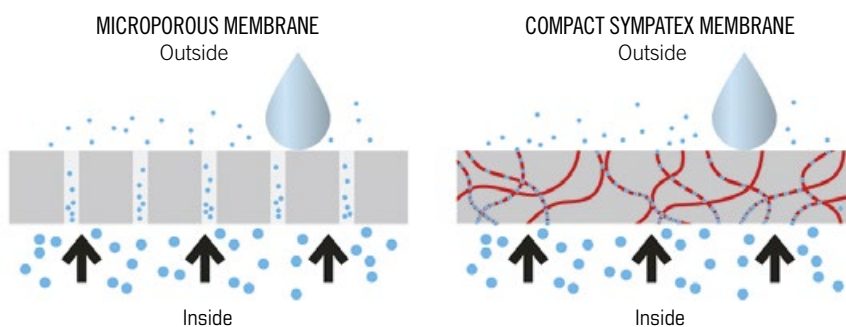

COMPARISON OF WATER VAPOUR TRANSPORT