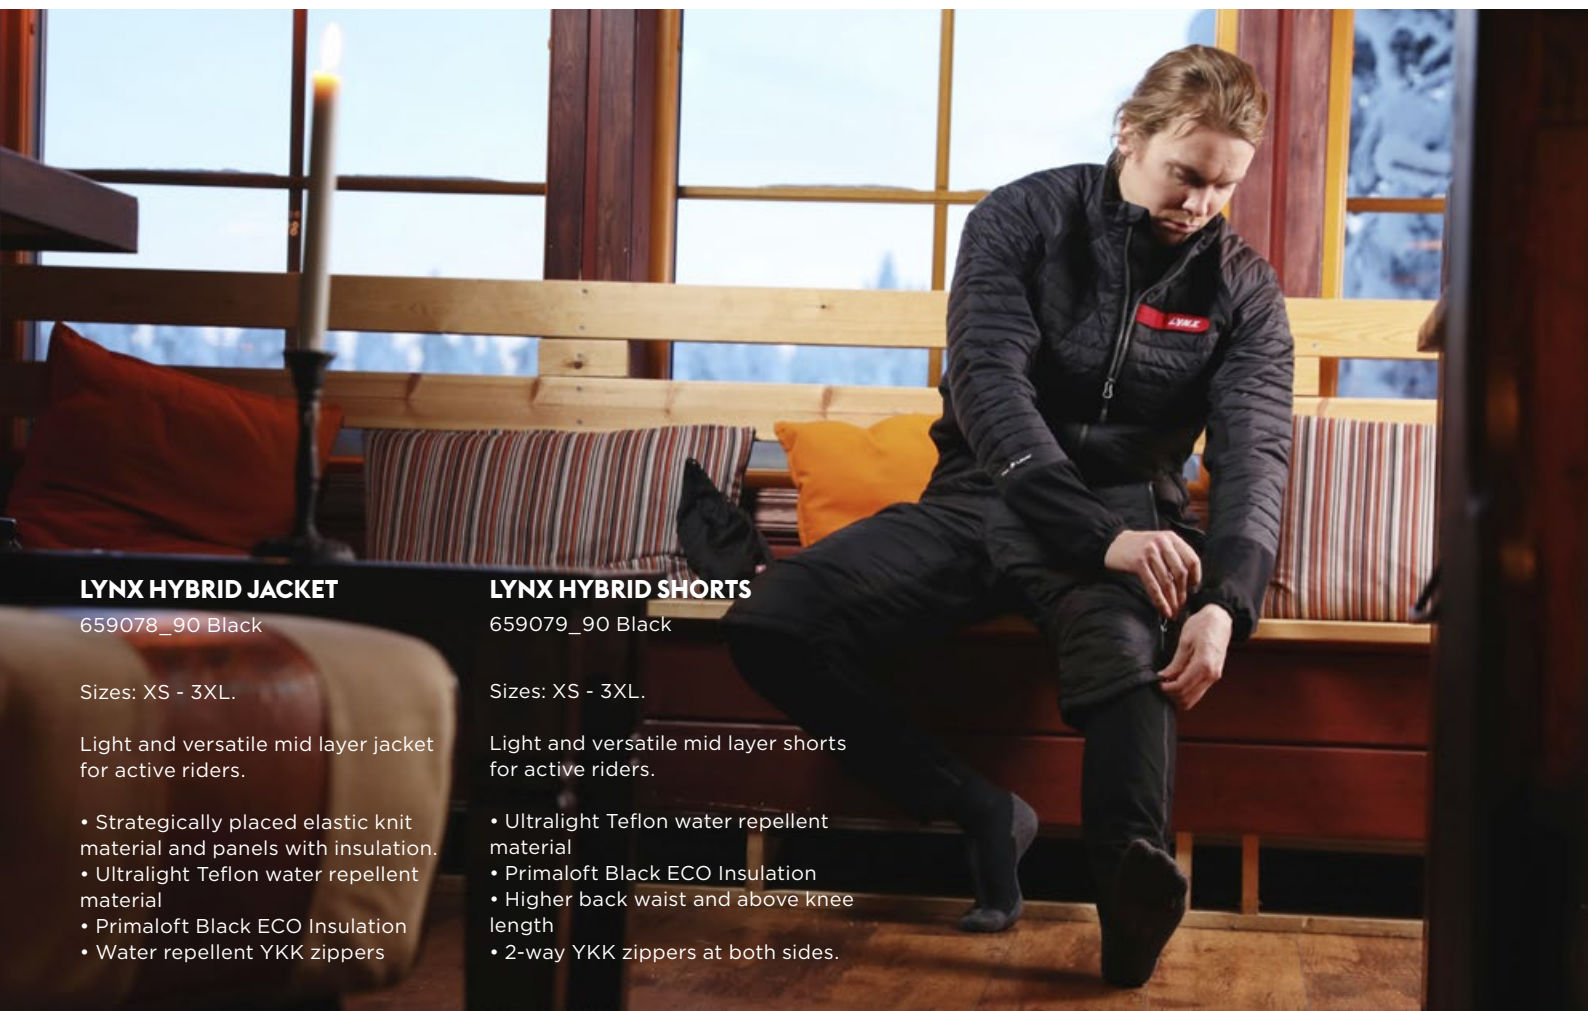

LYNX HYBRID JACKET

659078_90 Black

Sizes: XS - 3XL.

Light and versatile mid layer jacket for active riders.

- Strategically placed elastic knit material and panels with insulation.
- Ultralight Teflon water repellent material
- Primaloft Black ECO Insulation
- Water repellent YKK zippers

LYNX HYBRID SHORTS

659079_90 Black

Sizes: XS - 3XL.

Light and versatile mid layer shorts for active riders.

- Ultralight Teflon water repellent material
- Primaloft Black ECO Insulation
- Higher back waist and above knee length
- 2-way YKK zippers at both sides.