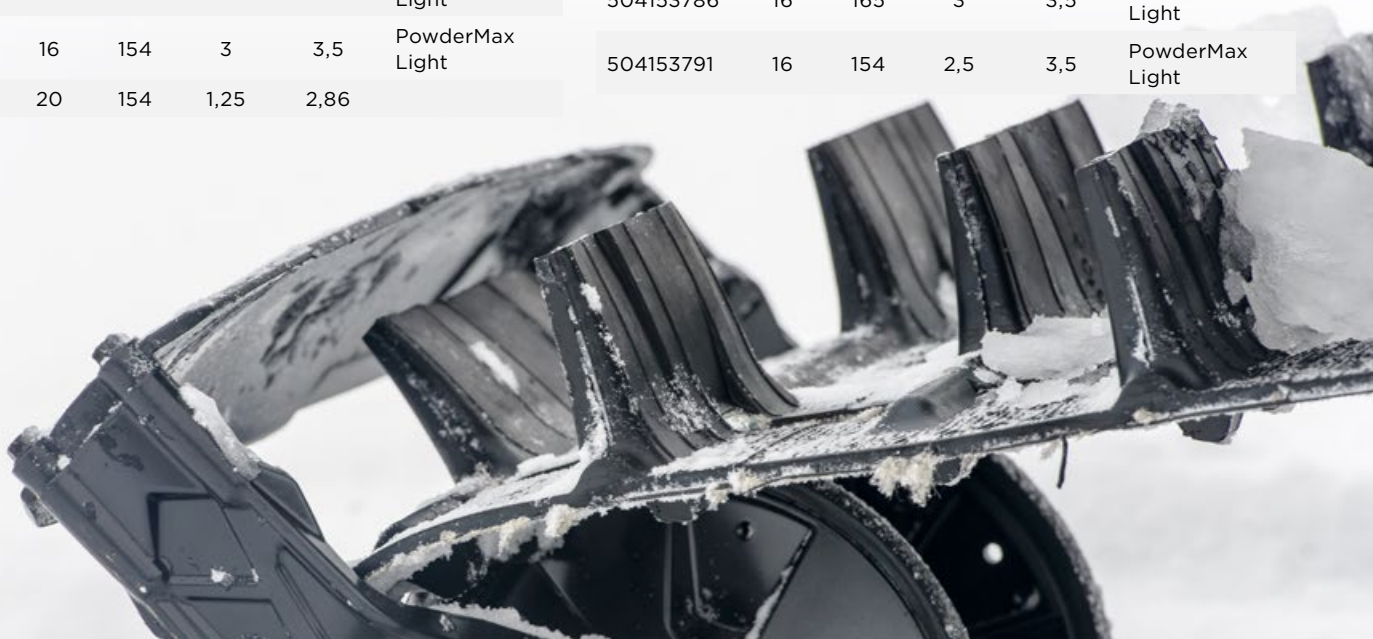

TRACKS

Item	Width	Length	Lug	Pitch	Profile	Item	Width	Length	Lug	Pitch	Profile
504153091	15	128	1,50	2,86		504153036	20	154	1,25	2,86	Studded
504153304	15	128	1,35	2,86		504153133	20	154	1,75	2,86	
504153350	15	128	1,75	2,86		605613004	20	154	1,50	2,86	
504153162	16	128	1,75	2,86		504153264	24	156	1,25	2,52	
504153420	16	128	1,61	2,86	Cobra	504153248	24	156	1,75	2,52	Cobra
504152838	15	137	1,25	2,86	Cobra	504153264	24	156	1,25	2,52	
504152803	16	137	1,75	2,86		504153457	24	156	1,25	2,52	Studded
504153293	16	137	2,2	2,86	PowderMax/ Flex Edge	504153276	16	163	1,54	2,86	
504153103	16	137	2,25	2,86		504153401	16	163	2,31	2,86	PowderMax
504152987	16	146	1,5	2,86		504153570	16	165	2,5	3,5	PowderMax Light
504153198	16	146	2,50	2,86		504153572	16	165	3	3,5	PowderMax Light
504153349	16	153	3	3	PowderMax III	504153785	16	154	3	3,5	PowderMax Light
504153199	16	154	2,5	2,86		504153786	16	165	3	3,5	PowderMax Light
504153569	16	154	2,5	3,5	PowderMax Light	504153791	16	154	2,5	3,5	PowderMax Light
504153571	16	154	3	3,5	PowderMax Light						
504152817	20	154	1,25	2,86