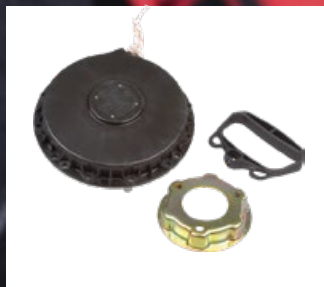

REWIND STARTER KIT

860201410 (+ XU-models requires also 512060451)

RADIEN

860201053 (Not suitable for the 59 and 69 YET1.)

REX / REX² / XU