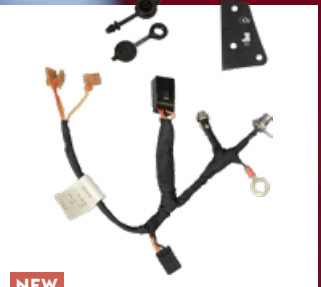

NEW

1 + 1 SEAT ELECTRIC VISOR / HEATED BOOTS WIRE HARNESS

860201981 • Works in conjunction with the new 1 + 1 heated grips (860201840).

• Provides 2 extra connections: one connection for electric visor and one connection for heated boots.

RADIEN / RADIEN-X