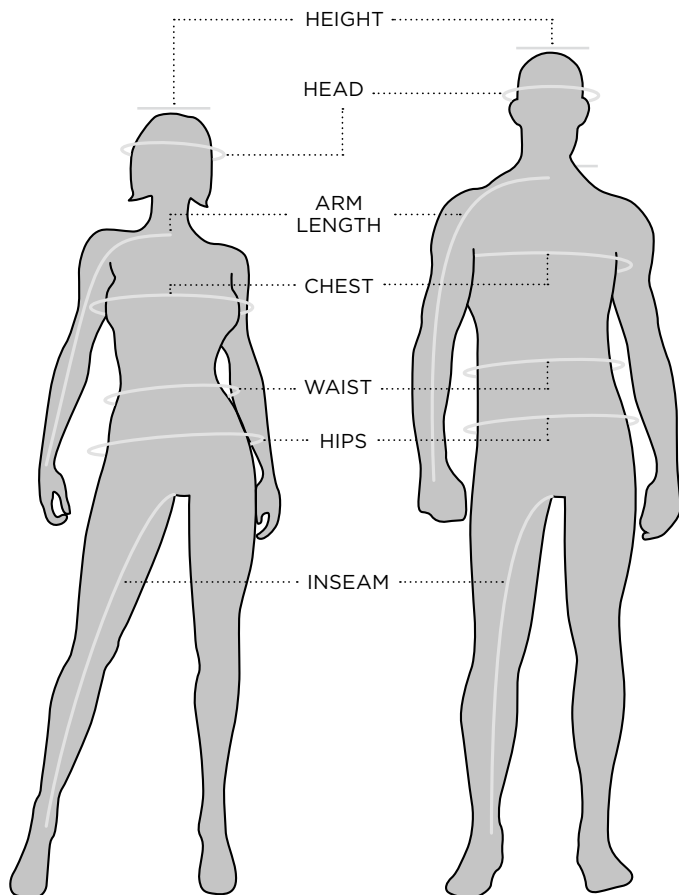

WAIST: immediately below the lowest rib.

HIPS: across the fullest part of the seat.

INSEAM: without shoes, from crotch to the floor.

- For best results, have someone else take measurements.
- Measure body in underwear.
- Tape must be snug but not tight.
- If measurements fall between two sizes, order the larger size.

SIZING CHART

MEN'S									
	XS	S	M	L	XL	2XL	3XL	4XL	5XL
Chest	84 - 89	89 - 94	94 - 102	102 - 112	112 - 122	122 - 132	132 - 142	142 - 150	150 - 160
Waist	69 - 74	74 - 79	79 - 86	86 - 97	97 - 107	107 - 117	117 - 127	127 - 135	135 - 158
Hips (Seat)	84 - 89	89 - 94	94 - 102	102 - 112	112 - 122	122 - 132	132 - 142	142 - 150	150 - 173
Arm Length	76 - 79	79 - 81	81 - 84	84 - 86	86 - 89	89	89 - 91	91	91
Inseam	79 - 81	81	81	81	81	81	81 - 83	83 - 84	84

LADIES'							
	XS	S	M	L	XL	2XL	3XL
Chest	81 - 86	86 - 91	91 - 97	97 - 107	107 - 114	114 - 124	124 - 134
Waist	61 - 66	66 - 71	71 - 76	76 - 86	86 - 94	94 - 104	104 - 114
Hips (Seat)	86 - 91	91 - 97	97 - 102	102 - 112	112 - 119	119 - 132	132 - 140
Arm Length	79	79 - 81	81	81 - 84	84	84 - 86	86
Inseam	76	76	76	76	76	76	76

KIDS & TEEN											
	2	3	4	5	6	7	8	10	12	14	16
Height	0.92	1	1	1.16	1.24	1.28	1.37	1.46	1.56	1.58	1.68
Chest	53	56	58	61	64	66	69	72	76	80	84
Waist	51	52	53	55	56	57	58	61	64	66	69
Hips (Seat)	53	56	58	61	64	66	69	72	76	80	84
Arm Length	39	43	47	51	55	58	62	72	76	80	84
Inseam	34	39	44	50	53	58	62	67	71	75	79

GLOVES Measure Palm Width							
	XS	S	M	L	XL	2XL	3XL
Men							
cm	7½	8	9	10	11½	13	14
Ladies							
cm	6	7	8	9	10	11½	-

HELMETS							
	XS	S	M	L	XL	2XL	3XL
Hat Size	6⅝ - 6¾	6⅞ - 7	7⅛ - 7¼	7⅜ - 7½	7⅝ - 7¾	7⅞ - 8	8⅛ - 8¼
Head (cm)	53 - 54	55 - 56	57 - 58	59 - 60	61 - 62	63 - 64	65 - 66

WHAT CODE REPRESENTS YOUR SIZE?

1. 1 Find your size.
2. 2 The corresponding code is THE CODE you use to complete the part number on your order.
   Example: 440 227 _____ 90
   Size: M = code "06", Therefore 440 227 06 90

SIZE	CODE	SIZE	CODE	SIZE	CODE
One Size	00	1	20	13	33
XXS	01	2	21	14	34
XS	02	3	22	16	35
S	04	4	23	3-4	79
M	06	5	24	5-6	52
L	09	6	25	6-8	48
XL	12	7	27	7-8	54
2XL	14	8	28	10-12	49
3XL	16	9	29	14-16	50
4XL	18	10	30	S/M	72
		11	31	M/L	91
		12	32	L/XL	73