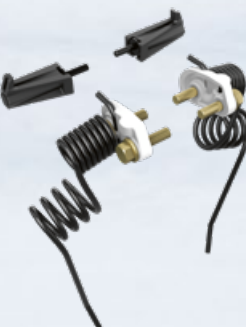

ICE SCRATCHERS

860201728

Standard in BoonDocker DS models.

RADIEN / REX²