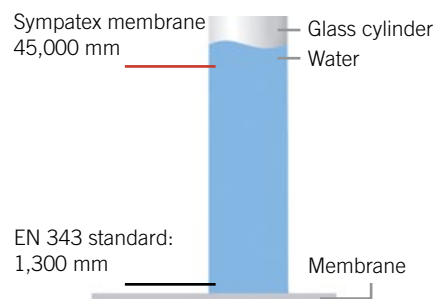

1,300 mm

Sympatex membrane is extremely waterproof since it can resist over

45,000 mm

HOW TO MEASURE

HEIGHT: without shoes, standing with heels and back against a wall.

HEAD: around your head, from the center of the forehead, above the ears and over the natural bump at the back of the head.