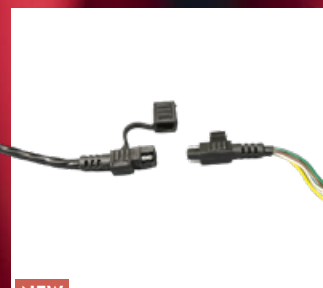

NEW

POWER OUTLET FOR REAR RACK BOX

860200285

XU